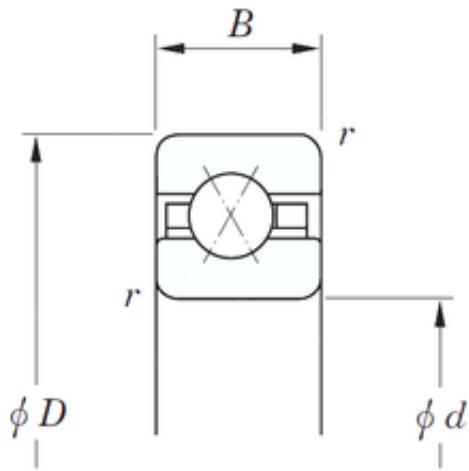

BEARING-SINGAPORE (PTE)LTD.

101,6 mm x 117,475 mm x 7,938 mm KOYO
KBX040 angular contact ball bearings

Bearing No. KBX040

Size	101.6x117.475x7.938 mm
Bore Diameter	101,6 mm
Outer Diameter	117,475 mm
Width	7,938 mm
d	101,6 mm
D	117,475 mm
B	7,938 mm
C	7,938 mm
r	1 mm
Weight	0,136 Kg
Basic dynamic load rating (C)	7,05 kN
Bearing No.	KBX040
r(min)	1
Cr	7.05
C0r	9.00
Mass(kg)	0.136

KBX040 Bearing 2D drawings and 3D CAD models