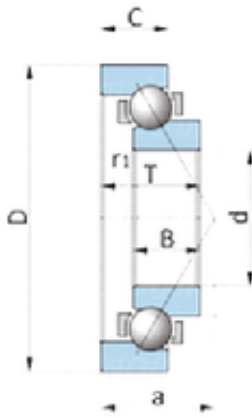

BEARING-SINGAPORE (PTE)LTD.

NACHI 200BA27V-2 angular contact ball bearings

Bearing No. 200BA27V-2

Size	200x270x33 mm
Bore Diameter	200 mm
Outer Diameter	270 mm
Width	33 mm
d	200 mm
D	270 mm

200BA27V-2 Bearing 2D drawings and 3D CAD models