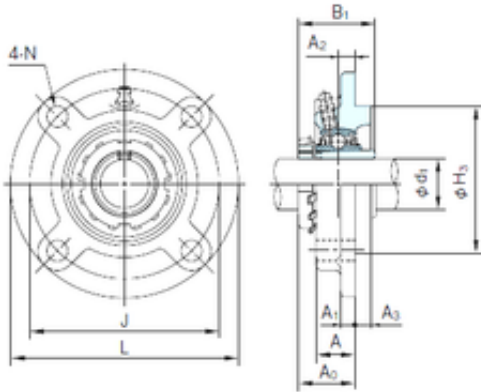

## NACHI UKFCX16+H2316 bearing units

Bearing No. UKFCX16+H2316

Bore Diameter	70 mm
d1	70 mm
H3	186 mm
A0	50 mm
A	36 mm
A1	19 mm
B1	78 mm
J	219 mm
L	260 mm
N	23 mm
Bolt (G)	M20
A2	10 mm
A3	25 mm

UKFCX16+H2316 Bearing 2D drawings and 3D CAD models