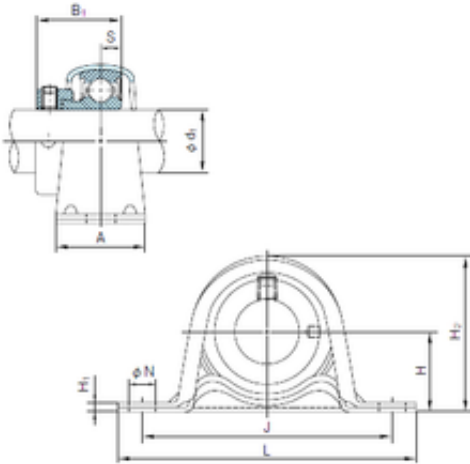

BEARING-SINGAPORE (PTE)LTD.

NACHI UCF213 bearing units

Bearing No. UCF213

UCF213 Bearing 2D drawings and 3D CAD models

Bore Diameter	65 mm
d1	65 mm
A0	69.7 mm
A	50 mm
A1	20 mm
B	65.1 mm
J	149 mm
L	187 mm
N	19 mm
S	25.4 mm
Bolt (G)	M16
A2	30 mm
Category	Bearings
Inventory	0.0
Manufacturer Name	NACHI
Minimum Buy Quantity	N/A
Weight / Kilogram	0
Product Group	M06110