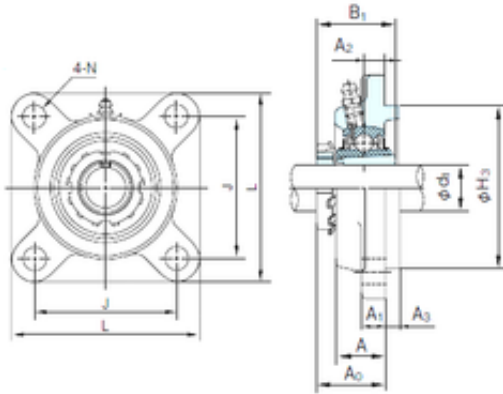

BEARING-SINGAPORE (PTE)LTD.

NACHI UKFS305+H2305 bearing units

Bearing No. UKFS305+H2305

Bore Diameter	20 mm
d1	20 mm
H3	80 mm
A0	30 mm
A	22 mm
A1	13 mm
B1	35 mm
J	80 mm
L	110 mm
N	16 mm
Bolt (G)	M14
A2	9 mm
A3	7 mm

UKFS305+H2305 Bearing 2D drawings and 3D CAD models