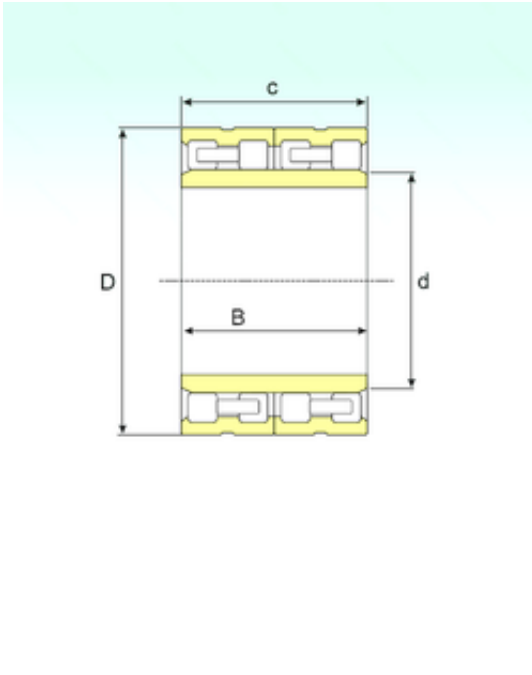

## BEARING-SINGAPORE (PTE)LTD.

FC 5274200 Bearing 2D drawings and 3D CAD models

260 mm x 370 mm x 200 mm ISB FC 5274200  
cylindrical roller bearings

Bearing No. FC 5274200

Size	260x370x200 mm
Bore Diameter	260 mm
Outer Diameter	370 mm
Width	200 mm
d	260 mm
D	370 mm
B	200 mm
C	200 mm
Weight	73 Kg
Basic dynamic load rating (C)	2050 kN