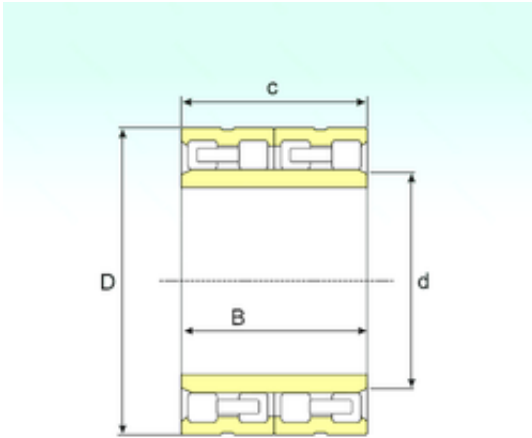

## BEARING-SINGAPORE (PTE)LTD.

440 mm x 660 mm x 340 mm ISB FC 88132340  
cylindrical roller bearings

Bearing No. FC 88132340

Size	440x660x340 mm
Bore Diameter	440 mm
Outer Diameter	660 mm
Width	340 mm
d	440 mm
D	660 mm
B	340 mm
C	340 mm
Weight	425 Kg
Basic dynamic load rating (C)	6380 kN

FC 88132340 Bearing 2D drawings and 3D CAD models