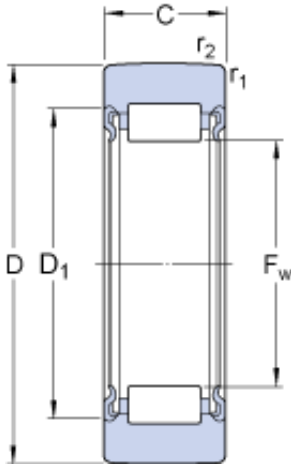

BEARING-SINGAPORE (PTE)LTD.

SKF RNA 2203.2RS cylindrical roller bearings

Bearing No. RNA 2203.2RS

Size	22x40x15.8 mm
Bore Diameter	22 mm
Outer Diameter	40 mm
Width	15,8 mm
D	40 mm
F _w	22 mm
C	15.8 mm
D ₁	28 mm
r _{1,2} - min.	1 mm
Basic dynamic load rating - C	9.5 kN
Basic static load rating - C ₀	13.2 kN
Fatigue load limit - P _u	1.6 kN
Maximum dynamic radial loads - F _r	15.3 kN
Maximum static radial loads - F _{0r}	22 kN
Limiting speed	4500 r/min
Category	Bearings
Inventory	0.0
Manufacturer Name	SKF
Minimum Buy Quantity	N/A
Weight / Kilogram	0
Product Group	B04144
F _w	22 mm
D ₁	28 mm

RNA 2203.2RS Bearing 2D drawings and 3D CAD models

BEARING-SINGAPORE (PTE)LTD.

$r_{1,2}$ min.	1 mm
Basic dynamic load rating C	9.52 kN
Basic static load rating C_0	13.2 kN
Fatigue load limit P_u	1.6 kN
Maximum dynamic radial load F_r max.	15.3 kN
Maximum static radial load F_{0r} max.	22 kN
Mass support roller	0.094 kg