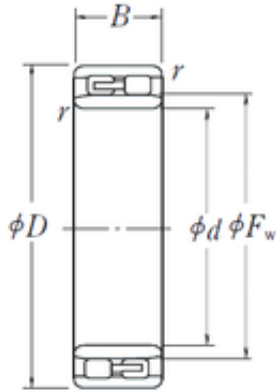

BEARING-SINGAPORE (PTE)LTD.

160 mm x 220 mm x 60 mm NSK NNU 4932
cylindrical roller bearings

Bearing No. NNU 4932

| | |
|-------------------------------|---------------|
| Size | 160x220x60 mm |
| Bore Diameter | 160 mm |
| Outer Diameter | 220 mm |
| Width | 60 mm |
| d | 160 mm |
| Fw | 177 mm |
| D | 220 mm |
| B | 60 mm |
| C | 60 mm |
| r min. | 2 mm |
| Weight | 6,76 Kg |
| Basic dynamic load rating (C) | 365 kN |
| Basic static load rating (C0) | 760 kN |
| (Grease) Lubrication Speed | 2 400 r/min |

NNU 4932 Bearing 2D drawings and 3D CAD models