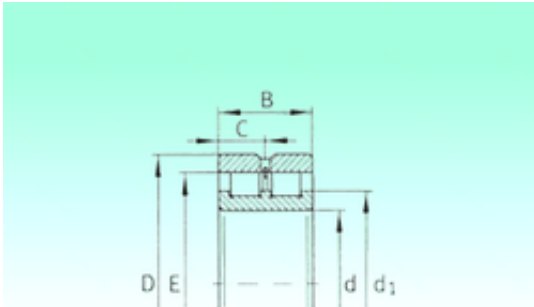

BEARING-SINGAPORE (PTE)LTD.

130 mm x 180 mm x 50 mm NBS SL024926
cylindrical roller bearings

Bearing No. SL024926

Size	130x165.4x50 mm
Bore Diameter	130 mm
Outer Diameter	165,4 mm
Width	50 mm
d	130 mm
D	180 mm
E	165,4 mm
B	50 mm
C	50 mm
d1	149,5 mm
C	25 mm
S	4 mm
Weight	3,8 Kg
Basic dynamic load rating (C)	265 kN
Basic static load rating (C0)	530 kN

SL024926 Bearing 2D drawings and 3D CAD models