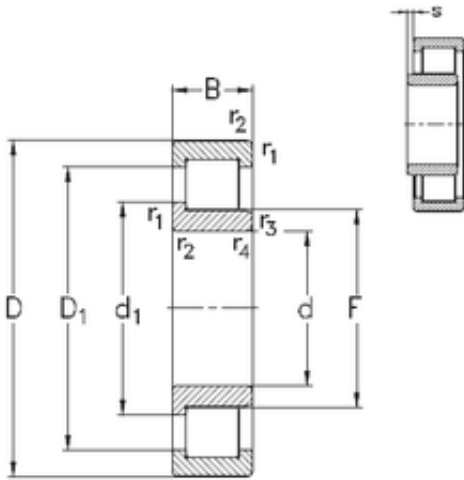

BEARING-SINGAPORE (PTE)LTD.

120 mm x 260 mm x 86 mm NKE NJ2324-E-TVP3 cylindrical roller bearings

Bearing No. NJ2324-E-TVP3

Size	120x260x86 mm
Bore Diameter	120 mm
Outer Diameter	260 mm
Width	86 mm
d	120 mm
F	154 mm
D	260 mm
B	86 mm
C	86 mm
r1 min.	3 mm
r2 min.	3 mm
r3 min.	3 mm
r4 min.	3 mm
S	7,2 mm
Weight	23,5 Kg
Basic dynamic load rating (C)	885 kN
Basic static load rating (C0)	1033 kN

NJ2324-E-TVP3 Bearing 2D drawings and 3D CAD models