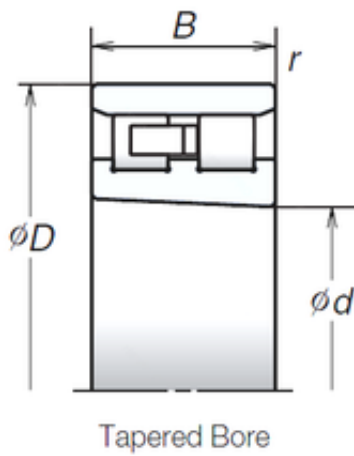

## BEARING-SINGAPORE (PTE)LTD.

105 mm x 145 mm x 30 mm NSK  
NN3921MBKR cylindrical roller bearings

Bearing No. NN3921MBKR

Size	105x135x30 mm
Bore Diameter	105 mm
Outer Diameter	135 mm
Width	30 mm
d	105 mm
D	145 mm
E	135 mm
B	30 mm
C	30 mm
r min.	1,1 mm
Weight	1,5 Kg
Basic dynamic load rating (C)	110 kN
Basic static load rating (C0)	0 194 kN
(Grease) Lubrication Speed	6 000 r/min

NN3921MBKR Bearing 2D drawings and 3D CAD models