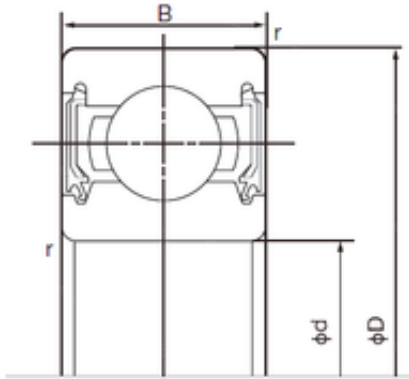

BEARING-SINGAPORE (PTE)LTD.

12 mm x 28 mm x 8 mm NACHI 6001-2NSE
deep groove ball bearings

Bearing No. 6001-2NSE

Size	12x28x8 mm
Bore Diameter	12 mm
Outer Diameter	28 mm
Width	8 mm
d	12 mm
D	28 mm
B	8 mm
C	8 mm
r min.	0.3 mm
da min.	14 mm
Da max.	26 mm
ra max.	0.3 mm
Weight	0.023 Kg
Basic dynamic load rating (C)	5,1 kN
Basic static load rating (C0)	2,39 kN

6001-2NSE Bearing 2D drawings and 3D CAD models