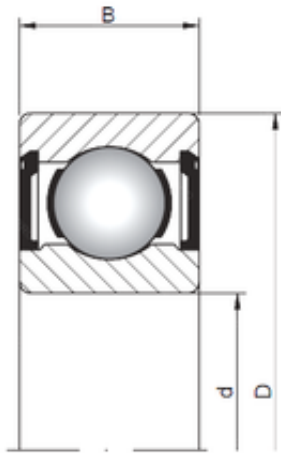

BEARING-SINGAPORE (PTE)LTD.

1 mm x 3 mm x 1,5 mm ISO 618/1 ZZ deep groove ball bearings

Bearing No. 618/1 ZZ

Size	1x3x1.5 mm
Bore Diameter	1 mm
Outer Diameter	3 mm
Width	1,5 mm
d	1 mm
D	3 mm
B	1,5 mm
C	1,5 mm

618/1 ZZ Bearing 2D drawings and 3D CAD models