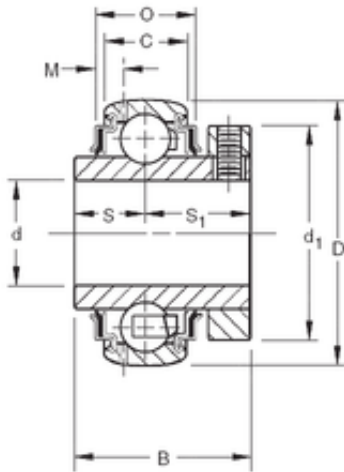

BEARING-SINGAPORE (PTE)LTD.

25 mm x 52 mm x 34,13 mm Timken GCE25KRRB deep groove ball bearings

Bearing No. GCE25KRRB

Size	25x52x34.13 mm
Bore Diameter	25 mm
Outer Diameter	52 mm
Width	34,13 mm
d	25 mm
D	52 mm
B	34,13 mm
C	15 mm
S1	20,2 mm
O	19,74 mm
d1	44,4 mm
M	3,61 mm
S	13,9 mm
Thread (G)	M6x1
Weight	0,231 Kg
Basic dynamic load rating (C)	15,8 kN

GCE25KRRB Bearing 2D drawings and 3D CAD models