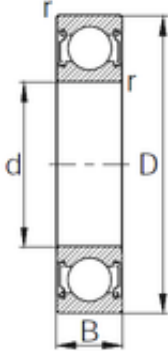

BEARING-SINGAPORE (PTE)LTD.

85 mm x 130 mm x 22 mm KBC 6017ZZ deep groove ball bearings

Bearing No. 6017ZZ

Size	85x130x22 mm
Bore Diameter	85 mm
Outer Diameter	130 mm
Width	22 mm
d	85 mm
D	130 mm
B	22 mm
C	22 mm
r	1.1 mm
Weight	0.93 Kg
Basic dynamic load rating (C)	49,5 kN
Basic static load rating (C0)	43 kN

6017ZZ Bearing 2D drawings and 3D CAD models