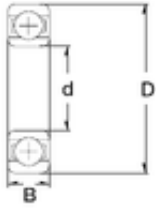

BEARING-SINGAPORE (PTE)LTD.

12 mm x 21 mm x 6 mm ZEN 62801-2RS deep groove ball bearings

Bearing No. 62801-2RS

Size	12x21x6 mm
Bore Diameter	12 mm
Outer Diameter	21 mm
Width	6 mm
d	12 mm
D	21 mm
B	6 mm

62801-2RS Bearing 2D drawings and 3D CAD models