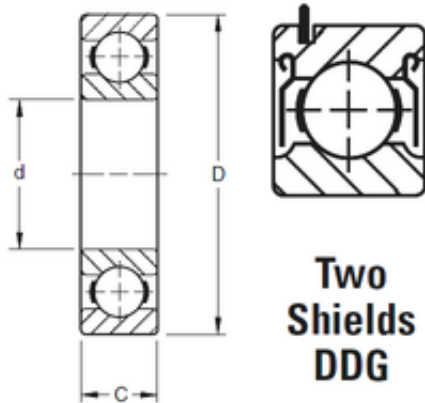

BEARING-SINGAPORE (PTE)LTD.

45 mm x 75 mm x 16 mm Timken 9109KDDG
deep groove ball bearings

Bearing No. 9109KDDG

Size	45x75x16 mm
Bore Diameter	45 mm
Outer Diameter	75 mm
Width	16 mm
d	45 mm
D	75 mm
B	16 mm
C	16 mm
Weight	0,249 Kg
Basic dynamic load rating (C)	24 kN

9109KDDG Bearing 2D drawings and 3D CAD models