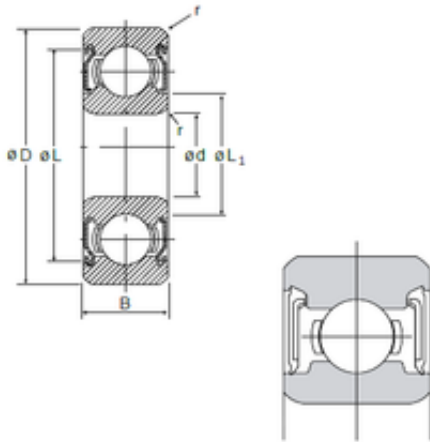

BEARING-SINGAPORE (PTE)LTD.

9 mm x 24 mm x 7 mm NMB 609DD deep groove ball bearings

Bearing No. 609DD

Size	9x24x7 mm
Bore Diameter	9 mm
Outer Diameter	24 mm
Width	7 mm
d	9 mm
D	24 mm
B	7 mm
C	7 mm
r min.	0,3 mm
L	19,1 mm
L1	12,4 mm
Basic dynamic load rating (C)	3,297 kN

609DD Bearing 2D drawings and 3D CAD models