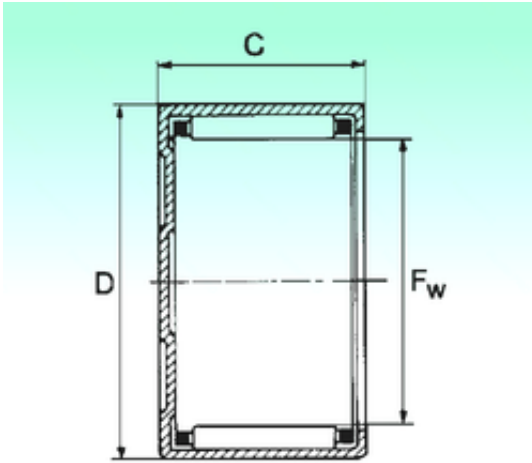

BEARING-SINGAPORE (PTE)LTD.

NBS BK 0709 needle roller bearings

Bearing No. BK 0709

Size	7x11x9 mm
Bore Diameter	7 mm
Outer Diameter	11 mm
Width	9 mm
Fw	7 mm
D	11 mm
C	9 mm
Weight	0,0029 Kg
Basic dynamic load rating (C)	2,95 kN
Basic static load rating (C0)	2,8 kN

BK 0709 Bearing 2D drawings and 3D CAD models