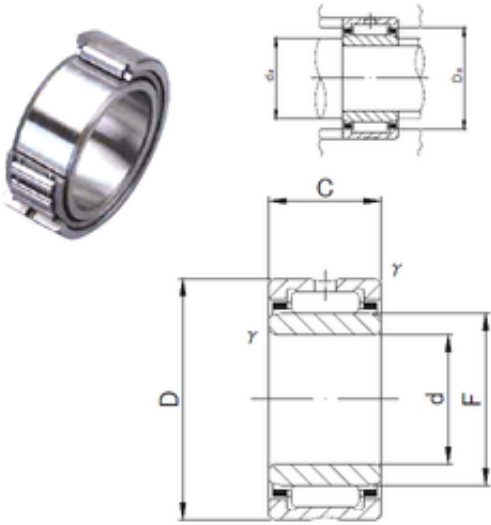

BEARING-SINGAPORE (PTE)LTD.

32 mm x 47 mm x 30 mm JNS NKI 32/30 needle roller bearings

Bearing No. NKI 32/30

Size	32x47x30 mm
Bore Diameter	32 mm
Outer Diameter	47 mm
Width	30 mm
d	32 mm
F	37 mm
D	47 mm
B	30 mm
C	30 mm
r min.	0,3 mm
da min.	34 mm
da max	36 mm
Da max.	45 mm
Weight	0,18 Kg
Basic dynamic load rating (C)	40,5 kN
Basic static load rating (C0)	79,8 kN

NKI 32/30 Bearing 2D drawings and 3D CAD models