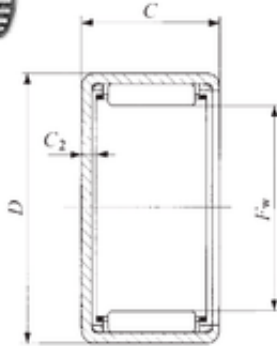

BEARING-SINGAPORE (PTE)LTD.

IKO TAM 223016 needle roller bearings

Bearing No. TAM 223016

Size	22x30x16 mm
Bore Diameter	22 mm
Outer Diameter	30 mm
Width	16 mm
Fw	22 mm
D	30 mm
C	16 mm
C2	1,3 mm
Weight	0,029 Kg
Basic dynamic load rating (C)	13,2 kN
Basic static load rating (C0)	18,2 kN
Category	Bearings
Inventory	0.0
Manufacturer Name	IKO
Minimum Buy Quantity	N/A
Weight / Kilogram	0
Product Group	B04144

TAM 223016 Bearing 2D drawings and 3D CAD models