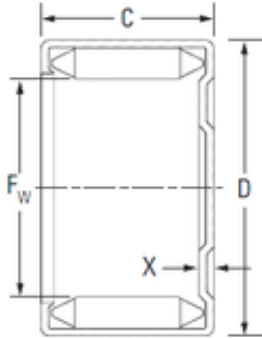

BEARING-SINGAPORE (PTE)LTD.

KOYO M30161 needle roller bearings

Bearing No. M30161

Size	47.625x57.150x25.400 mm
Bore Diameter	47.625 mm
Outer Diameter	57.150 mm
Width	25.400 mm
Fw	47.625 mm
D	57.150 mm
C	25.400 mm
x	3.05 mm
b	21.8 mm
Weight	0,129 Kg
Basic dynamic load rating (C)	47.7 kN
Basic static load rating (C0)	124 kN

M30161 Bearing 2D drawings and 3D CAD models