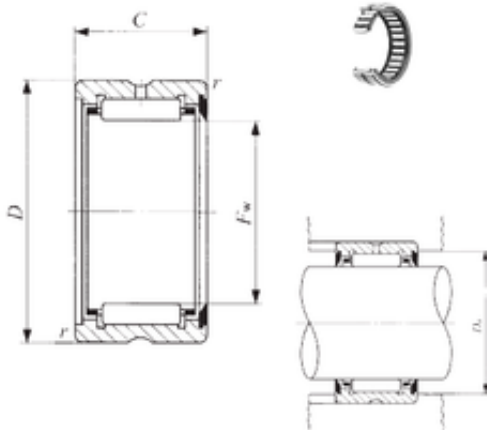

## IKO RNA 69/28U needle roller bearings

Bearing No. RNA 69/28U

Size	32x45x30 mm
Bore Diameter	32 mm
Outer Diameter	45 mm
Width	30 mm
Fw	32 mm
D	45 mm
C	30 mm
r min.	0,3 mm
Da max.	43 mm
Weight	0,133 Kg
Basic dynamic load rating (C)	38,9 kN
Basic static load rating (C0)	59,1 kN

RNA 69/28U Bearing 2D drawings and 3D CAD models