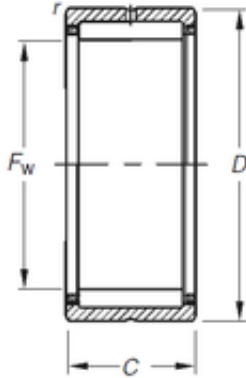

BEARING-SINGAPORE (PTE)LTD.

Timken NK18/16 needle roller bearings

Bearing No. NK18/16

Size	18x26x16 mm
Bore Diameter	18 mm
Outer Diameter	26 mm
Width	16 mm
d	18 mm
D	26 mm
C	16 mm
r	0,3 mm
Weight	0,028 Kg
Basic dynamic load rating (C)	13,6 kN
Basic static load rating (C0)	17,7 kN
(Grease) Lubrication Speed	25000 r/min

NK18/16 Bearing 2D drawings and 3D CAD models