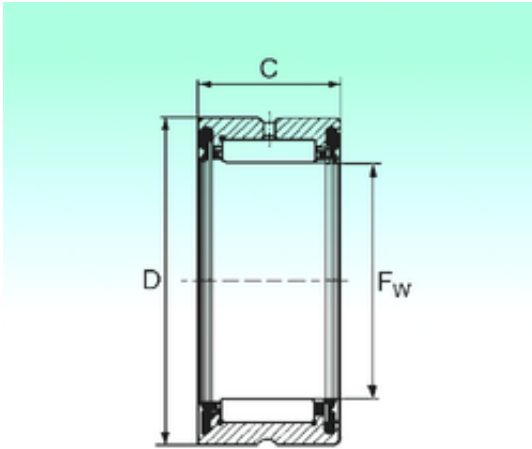

BEARING-SINGAPORE (PTE)LTD.

NBS RNA 4907 2RS needle roller bearings

Bearing No. RNA 4907 2RS

Size	42x55x20 mm
Bore Diameter	42 mm
Outer Diameter	55 mm
Width	20 mm
Fw	42 mm
D	55 mm
C	20 mm
Weight	0,107 Kg
Basic dynamic load rating (C)	25,2 kN
Basic static load rating (C0)	37,5 kN

RNA 4907 2RS Bearing 2D drawings and 3D CAD models