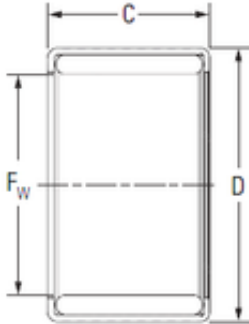

BEARING-SINGAPORE (PTE)LTD.

KOYO Y810 needle roller bearings

Bearing No. Y810

Size	12.7x17.462x15.88 mm
Bore Diameter	12,7 mm
Outer Diameter	17,462 mm
Width	15,88 mm
Fw	12,7 mm
D	17,462 mm
C	15,88 mm
Weight	0,012 Kg
Basic dynamic load rating (C)	11,9 kN
Basic static load rating (C0)	24 kN

Y810 Bearing 2D drawings and 3D CAD models