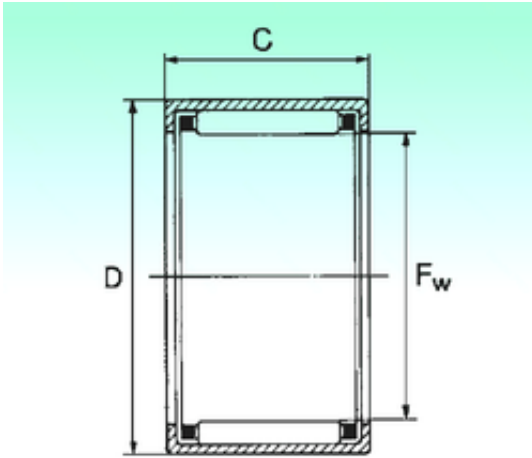

BEARING-SINGAPORE (PTE)LTD.

NBS HK 1412 needle roller bearings

Bearing No. HK 1412

Size	14x20x12 mm
Bore Diameter	14 mm
Outer Diameter	20 mm
Width	12 mm
Fw	14 mm
D	20 mm
C	12 mm
Weight	0,0105 Kg
Basic dynamic load rating (C)	6,8 kN
Basic static load rating (C0)	8 kN

HK 1412 Bearing 2D drawings and 3D CAD models