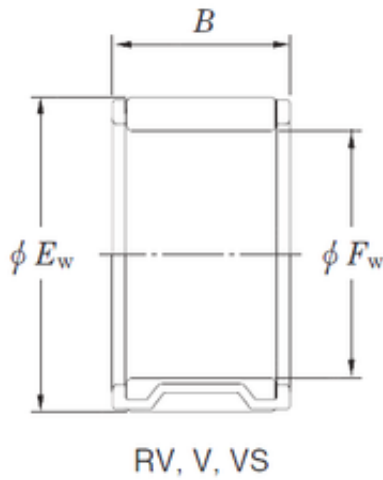

### KOYO 25V3530A needle roller bearings

Bearing No. 25V3530A

Size	25x35x30 mm
Bore Diameter	25 mm
Outer Diameter	35 mm
Width	30 mm
Fw	25 mm
Ew	35 mm
B	30 mm
Weight	0,069 Kg
Basic dynamic load rating (C)	39,6 kN
Basic static load rating (C0)	49 kN

25V3530A Bearing 2D drawings and 3D CAD models