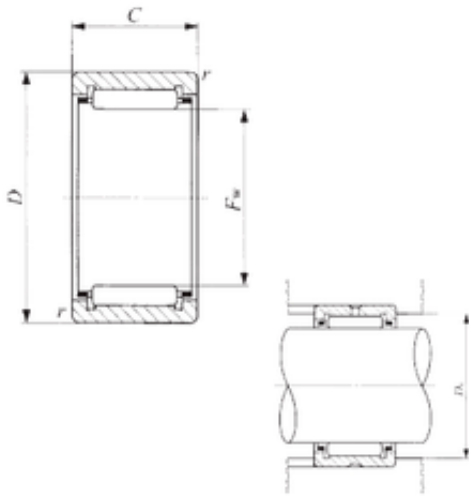

### IKO TAF 192720/SG needle roller bearings

Bearing No. TAF 192720/SG

Size	19x27x20 mm
Bore Diameter	19 mm
Outer Diameter	27 mm
Width	20 mm
Fw	19 mm
D	27 mm
C	20 mm
r min.	0,3 mm
Da max.	25 mm
Weight	0,0355 Kg
Basic dynamic load rating (C)	17,7 kN

TAF 192720/SG Bearing 2D drawings and 3D CAD models