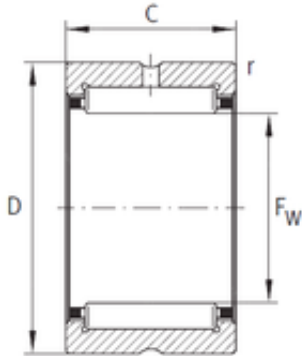

### INA NK70/25-XL needle roller bearings

Bearing No. NK70/25-XL

Size	70x85x25 mm
Bore Diameter	70 mm
Outer Diameter	85 mm
Width	25 mm
F <sub>w</sub>	70 mm
D	85 mm
C	25 mm
r min.	0,6 mm
Weight	0,26 Kg
Basic dynamic load rating (C)	50 kN
Basic static load rating (C <sub>0</sub> )	92 kN
Fatigue load limit (P <sub>u</sub> )	15,7
Reference speed	5 000 r/min

NK70/25-XL Bearing 2D drawings and 3D CAD models